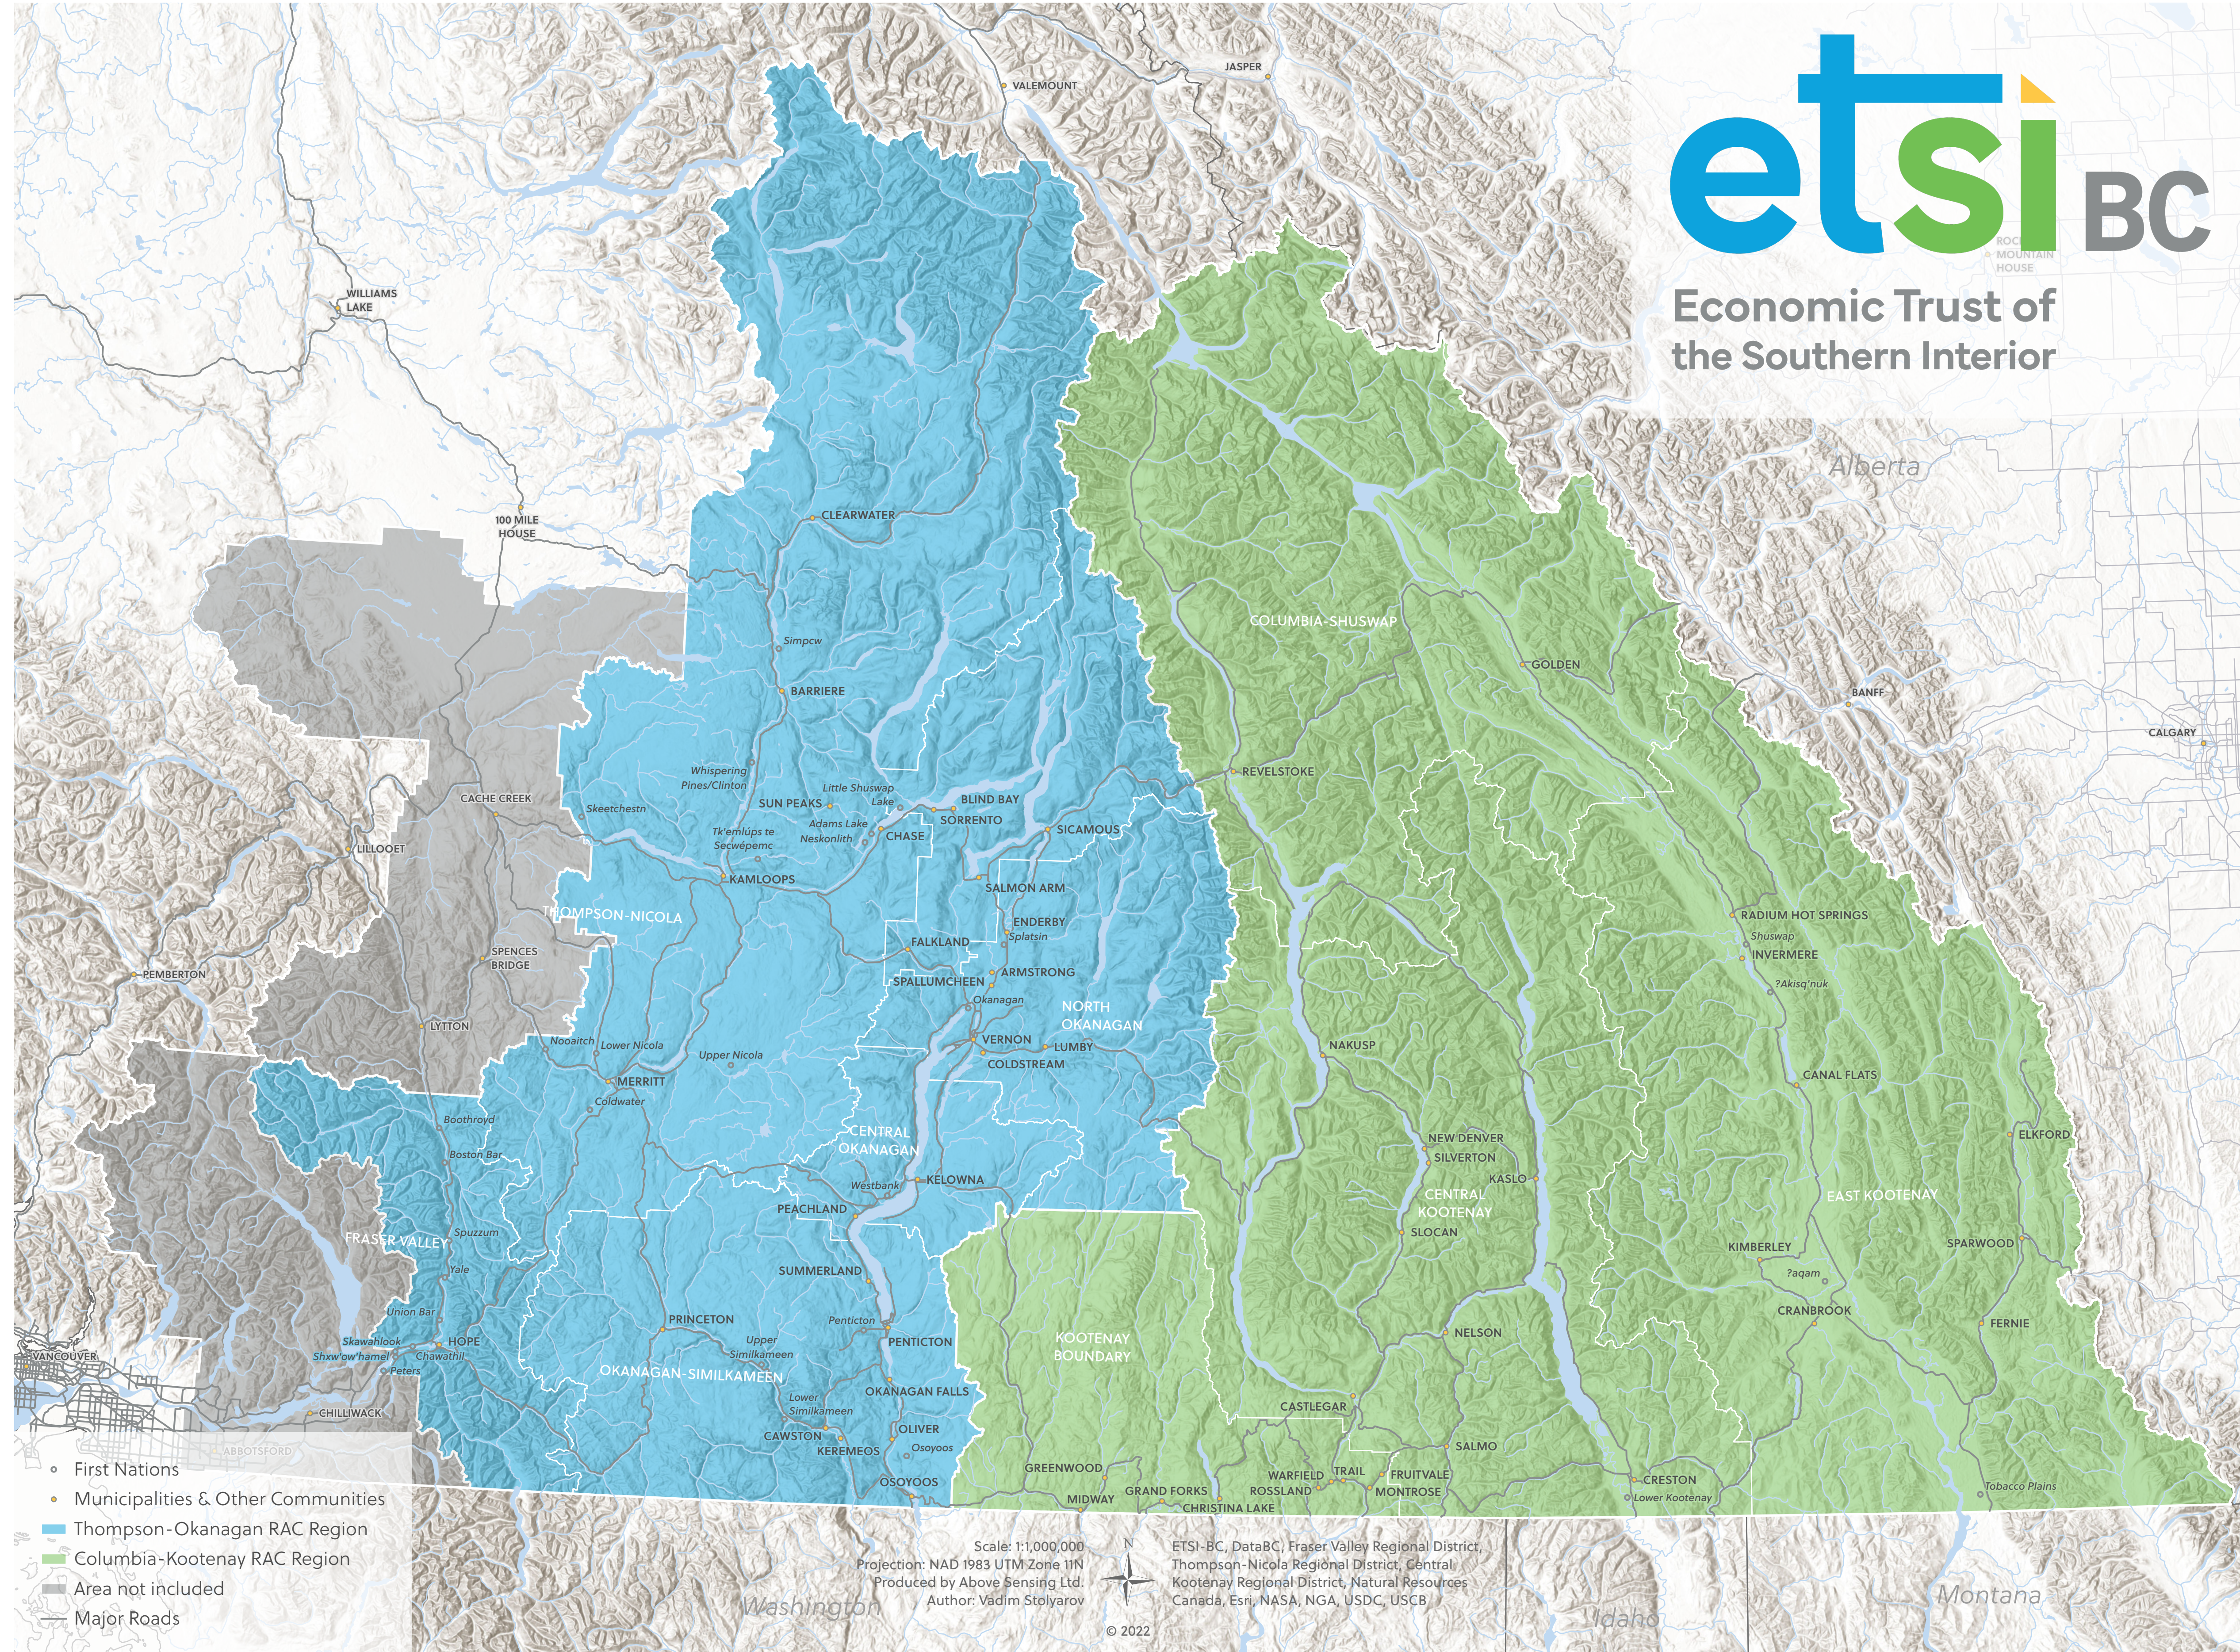

Economic Trust of the Southern Interior Service Area

- First Nations
- Municipalities & Other Communities
- Thompson-Okanagan RAC Region
- Columbia-Kootenay RAC Region
- Area not included
- Major Roads

Scale: 1:1,000,000
 Projection: NAD 1983 UTM Zone 11N
 Produced by Above Sensing Ltd.
 Author: Vadim Stolyarov

© 2022
 ETSI-BC, DataBC, Fraser Valley Regional District,
 Thompson-Nicola Regional District, Central
 Kootenay Regional District, Natural Resources
 Canada, Esri, NASA, NGA, USDC, USCB